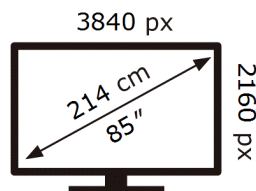

ENERG ⚡

Samsung

SM85HX-P

340 kWh/1000h

ABCDEF **G**

447 kWh/1000h

2019/2013