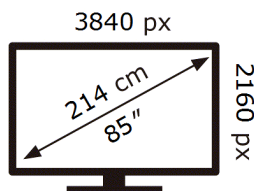

Samsung

SM85HX-P

340 kWh/1000h

ABCDEF **G**

447 kWh/1000h

ENERG ⚡

Samsung

SM85HX-P