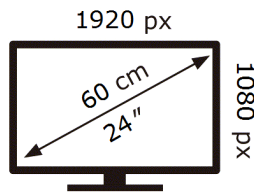

Samsung

S24A336NHU

**14** kWh/1000h

2019/2013

**ENERG** 

**SAMSUNG**

S24A336NHU

**14** kWh/1000h