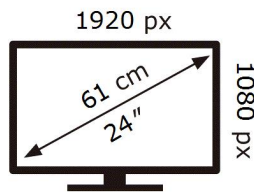

Samsung

S24A336NHU

**14** kWh/1000h

2019/2013

**ENERG** 

**SAMSUNG**

S24A336NHU

**14** kWh/1000h