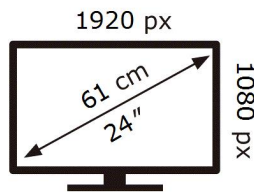

SAMSUNG

S24A336NHU

**14** kWh/1000h

2019/2013

**ENERG** 

**SAMSUNG**

S24A336NHU

**14** kWh/1000h