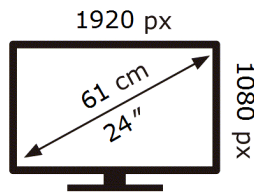

SAMSUNG

S24A336NHU

**14** kWh/1000h

2019/2013

**ENERG** 

**SAMSUNG**

S24A336NHU

**14** kWh/1000h