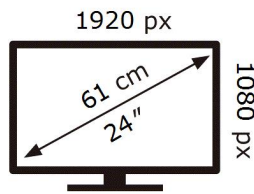

SAMSUNG

S24AG320NU

16 kWh/1000h

2019/2013

ENERG 

SAMSUNG

S24AG320NU

16 kWh/1000h