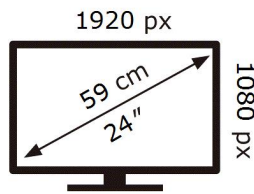

SAMSUNG

S24C360EAU

17 kWh/1000h

2019/2013

ENERG 

SAMSUNG

S24C360EAU

17 kWh/1000h