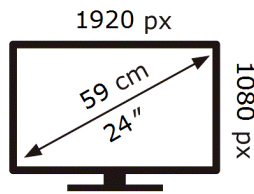

SAMSUNG

S24C360EAU

17 kWh/1000h

2019/2013

ENERG 

SAMSUNG

S24C360EAU

17 kWh/1000h