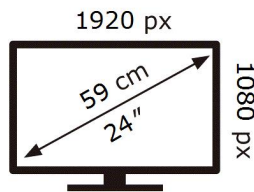

SAMSUNG

S24D360GAU

17 kWh/1000h

2019/2013

ENERG ⚡

SAMSUNG

S24D360GAU

17 kWh/1000h