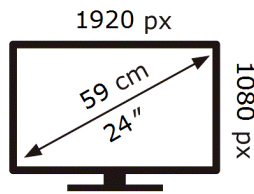

SAMSUNG

S24D360GAU

17 kWh/1000h

2019/2013

ENERG ⚡

SAMSUNG

S24D360GAU

17 kWh/1000h