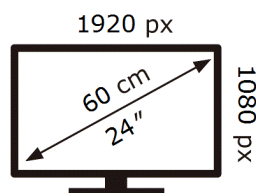

ENERG

Samsung

S24DG302EU

17 kWh/1000h

ABCDE **F** G

19 kWh/1000h

2019/2013