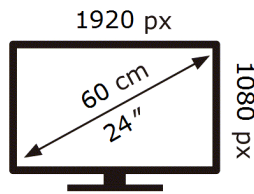

Samsung

S24R350FZU

21 kWh/1000h

ENERG 

SAMSUNG

S24R350FZU

21 kWh/1000h

2019/2013