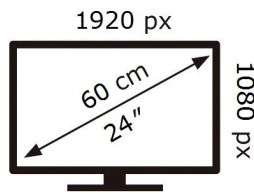

Samsung

S24R350FZU

21 kWh/1000h

ENERG 

SAMSUNG

S24R350FZU

21 kWh/1000h

2019/2013