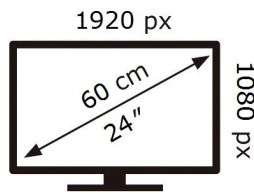

Samsung

S24R352FZU

21 kWh/1000h

ENERG

SAMSUNG

S24R352FZU

21 kWh/1000h

2019/2013