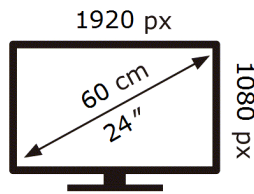

Samsung

S24R352FZU

21 kWh/1000h

ENERG

SAMSUNG

S24R352FZU

21 kWh/1000h

2019/2013