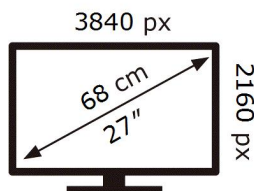

S27A700NWU

**28** kWh/1000h

ABCDEF **G**

**HDR**

**35** kWh/1000h

2019/2013