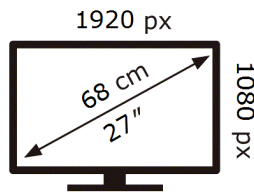

SAMSUNG

S27AG320NU

19 kWh/1000h

2019/2013

ENERG 

SAMSUNG

S27AG320NU

19 kWh/1000h