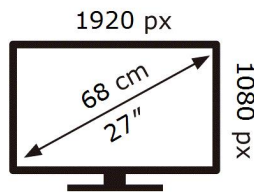

SAMSUNG

S27AG320NU

19 kWh/1000h

2019/2013

ENERG 

SAMSUNG

S27AG320NU

19 kWh/1000h