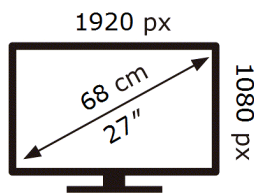

SAMSUNG

S27AM500NU

26 kWh/1000h

ABCDEF **G**

43 kWh/1000h

2019/2013

ENERG

SAMSUNG