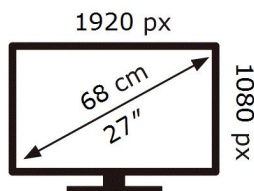

S27AM500NU

26 kWh/1000h

ABCDEF **G**

43 kWh/1000h

2019/2013