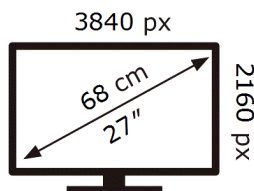

SAMSUNG

S27B800PXP

26 kWh/1000h

ABCDEF **G**

49 kWh/1000h

ENERG

SAMSUNG

S27B800PXP