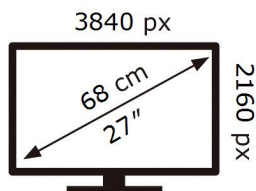

26 kWh/1000h

ABCDEF **G**

HDR

49 kWh/1000h