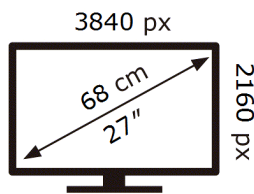

SAMSUNG

S27B800PXU

26 kWh/1000h

ABCDEF **G**

49 kWh/1000h

ENERG

SAMSUNG

S27B800PXU