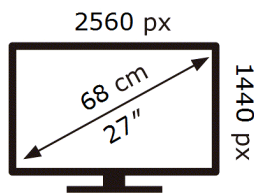

Samsung

S27BG650EU

26 kWh/1000h

ABCDEF **G**

61 kWh/1000h

ENERG

Samsung

S27BG650EU