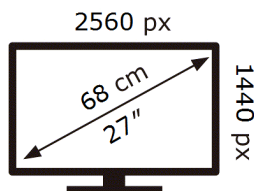

ENERG

Samsung

S27BG650EU

26 kWh/1000h

ABCDEF **G**

61 kWh/1000h

2019/2013