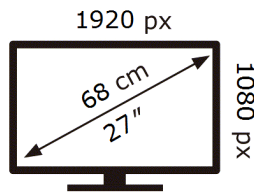

Samsung

S27C432GAU

16 kWh/1000h

2019/2013

ENERG 

SAMSUNG

S27C432GAU

16 kWh/1000h