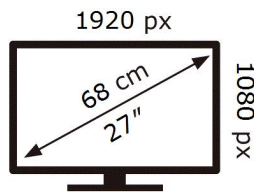

Samsung

S27C432GAU

16 kWh/1000h

2019/2013

ENERG 

SAMSUNG

S27C432GAU

16 kWh/1000h