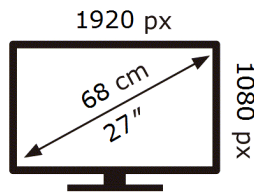

Samsung

S27D400GAU

14 kWh/1000h

2019/2013

ENERG ⚡

Samsung

S27D400GAU

14 kWh/1000h