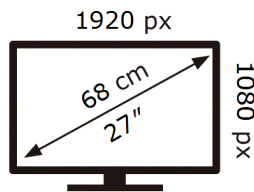

Samsung

S27D400GAU

14 kWh/1000h

2019/2013

ENERG ⚡

Samsung

S27D400GAU

14 kWh/1000h