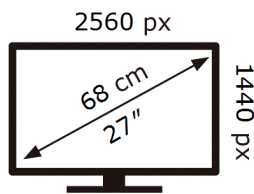

Samsung

S27D600UAU

20 kWh/1000h

ABCDEF **G**

32 kWh/1000h

ENERG ⚡

Samsung

S27D600UAU