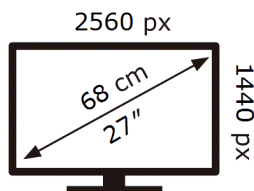

ENERG ⚡

Samsung

S27D600UAU

20 kWh/1000h

ABCDEF **G**

32 kWh/1000h

2019/2013