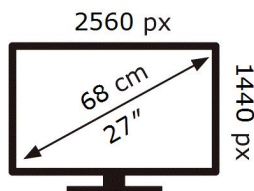

ENERG

SAMSUNG

S27DG502EU

26 kWh/1000h

ABCDEF **G**

38 kWh/1000h

2019/2013