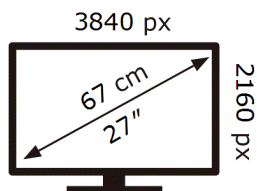

ENERG ⚡

Samsung

S27FG810SU

45 kWh/1000h

ABCDEF **G**

52 kWh/1000h

2019/2013