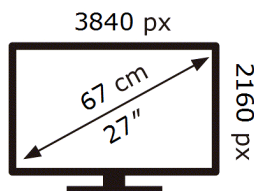

Samsung

S27FG810SU

**45** kWh/1000h

ABCDEF **G**

**52** kWh/1000h

**ENERG** ⚡

Samsung

S27FG810SU