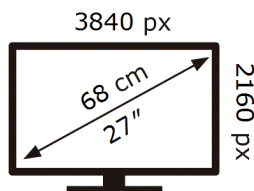

26 kWh/1000h

ABCDEF **G**

HDR

44 kWh/1000h