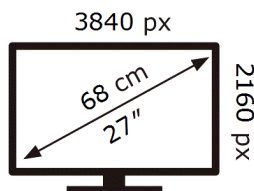

Samsung

S27FG900XU

26 kWh/1000h

ABCDEF **G**

44 kWh/1000h

ENERG ⚡

Samsung

S27FG900XU