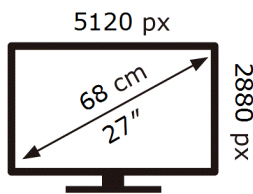

Samsung

S27H804EFA

26 kWh/1000h

ABCDEF **G**

49 kWh/1000h

ENERG ⚡

Samsung

S27H804EFA