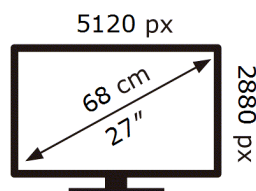

ENERG ⚡

Samsung

S27H804EFA

26 kWh/1000h

ABCDEF **G**

49 kWh/1000h

2019/2013