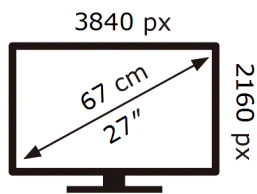

**Samsung**

S27HG802SU

**32** kWh/1000h

ABCDEF **G**

**54** kWh/1000h

**ENERG** ⚡

**Samsung**

S27HG802SU