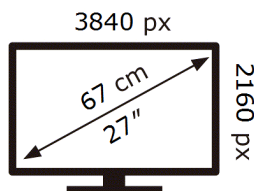

32 kWh/1000h

ABCDEF **G**

HDR

54 kWh/1000h