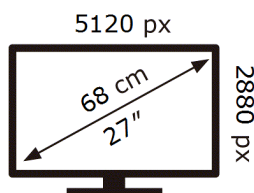

26 kWh/1000h

ABCDEF **G**

HDR

61 kWh/1000h