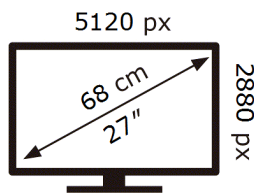

Samsung

S27HG806EF

26 kWh/1000h

ABCDEF **G**

61 kWh/1000h

ENERG

Samsung

S27HG806EF