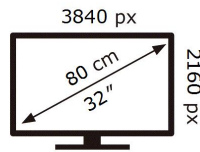

2019/2013

**ENERGY**

SAMSUNG

S32AM700UU

**48** kWh/1000h

ABCDEF **G**

**55** kWh/1000h

2019/2013