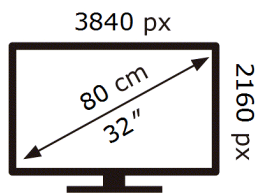

SAMSUNG

S32B800PXP

33 kWh/1000h

ABCDEF **G**

71 kWh/1000h

2019/2013