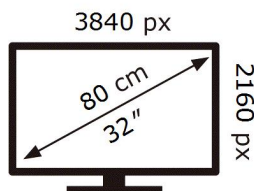

S32B800PXP

**33** kWh/1000h

ABCDEF **G**

**HDR**

**71** kWh/1000h

2019/2013