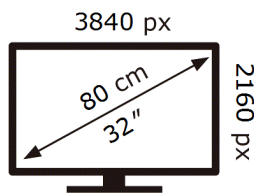

SAMSUNG

S32BG850NP

33 kWh/1000h

ABCDEF **G**

104 kWh/1000h

ENERG

SAMSUNG

S32BG850NP