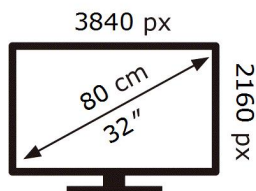

33 kWh/1000h

ABCDEF **G**

HDR

57 kWh/1000h