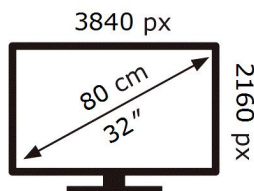

S32BM700UU

40 kWh/1000h

ABCDEF **G**

HDR

57 kWh/1000h

2019/2013