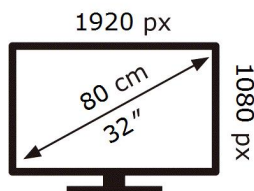

ENERG

SAMSUNG

S32CM501EU

26 kWh/1000h

ABCDEF **G**

37 kWh/1000h

2019/2013