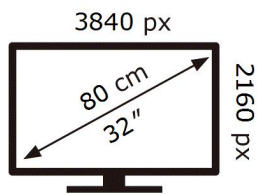

S32CM801UU

33 kWh/1000h

ABCDEF **G**

HDR

37 kWh/1000h

2019/2013