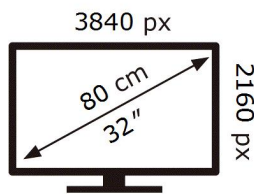

S32CM80GUU

33 kWh/1000h

ABCDEF **G**

HDR

37 kWh/1000h

2019/2013