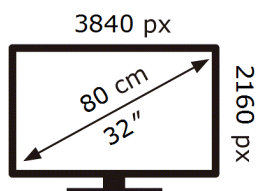

ENERG ⚡

Samsung

S32HG802SU

32 kWh/1000h

ABCDEF **G**

60 kWh/1000h

2019/2013