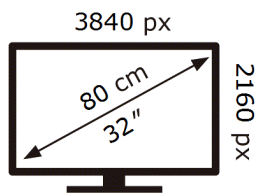

Samsung

S32HG802SU

32 kWh/1000h

ABCDEF **G**

60 kWh/1000h

ENERG ⚡

Samsung

S32HG802SU