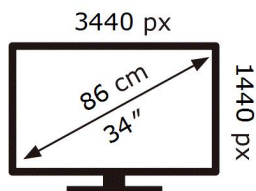

ENERG

SAMSUNG

S34A650UBU

31 kWh/1000h

ABCDEF **G**

48 kWh/1000h

2019/2013