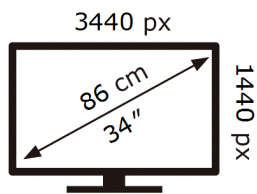

SAMSUNG

S34C500GAU

32 kWh/1000h

ABCDEF **G**

50 kWh/1000h

2019/2013