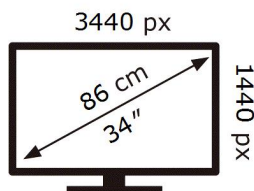

S34C500GAU

**32** kWh/1000h

ABCDEF **G**

**HDR**

**50** kWh/1000h

2019/2013