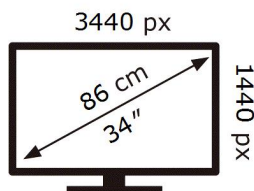

S34DG850SU

42 kWh/1000h

ABCDEF **G**

HDR

48 kWh/1000h

2019/2013