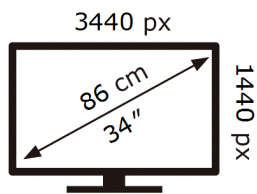

SAMSUNG

S34DG850SU

42 kWh/1000h

ABCDEF **G**

48 kWh/1000h

2019/2013