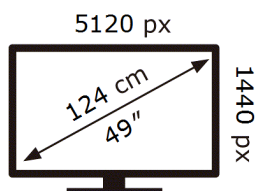

# ENERG

Samsung

S49DG934SU

**61** kWh/1000h

ABCDEF **G**

**HDR**

**75** kWh/1000h

2019/2013