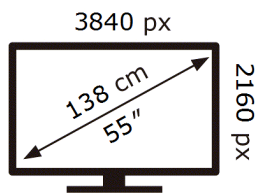

SAMSUNG

S55BG970NU

84 kWh/1000h

ABCDEF **G**

205 kWh/1000h

2019/2013

ENERG

SAMSUNG