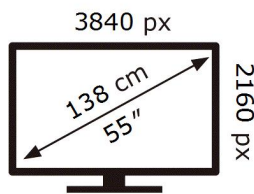

S55BG970NU

84 kWh/1000h

ABCDEF **G**

205 kWh/1000h

2019/2013