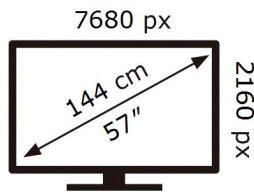

S57CG952NU

59 kWh/1000h

ABCDEF **G**

HDR

207 kWh/1000h

2019/2013