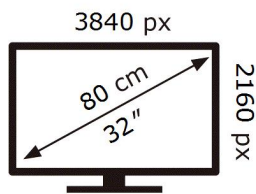

SAMSUNG

U32R590CWU

**48** kWh/1000h

2019/2013

**ENERG**

**SAMSUNG**

U32R590CWU

**48** kWh/1000h