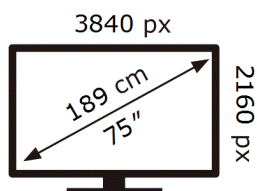

ENERG

Samsung

MRE75R95HAT

107 kWh/1000h

ABCDEF **G**

360 kWh/1000h

2019/2013