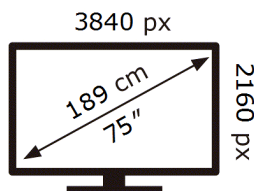

Samsung

MRE75R95HAT

**107** kWh/1000h

ABCDEF **G**

**360** kWh/1000h

**ENERG** 

**Samsung**

MRE75R95HAT