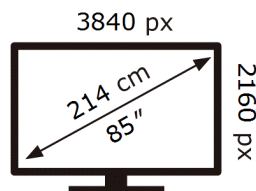

ENERG

Samsung

MRE85R95HAT

129 kWh/1000h

ABCDEF **G**

420 kWh/1000h

2019/2013