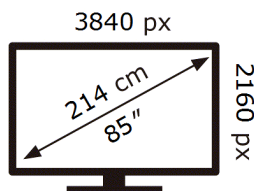

Samsung

MRE85R95HAT

129 kWh/1000h

ABCDEF **G**

420 kWh/1000h

ENERG

Samsung

MRE85R95HAT