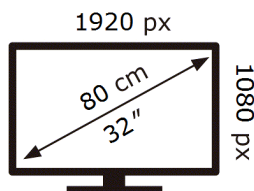

SAMSUNG

QE32LS03TCU

33 kWh/1000h

ABCDEF **G**

HDR

55 kWh/1000h

2019/2013

ENERG