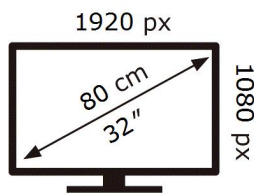

SAMSUNG

QE32LS03TCU

33 kWh/1000h

ABCDEF **G**

HDR

55 kWh/1000h

2019/2013