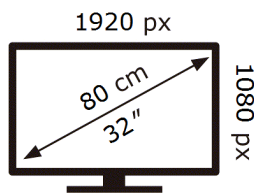

SAMSUNG

QE32Q50AAU

33 kWh/1000h

ABCDEF **G**

43 kWh/1000h

2019/2013

ENERG ⚡

SAMSUNG