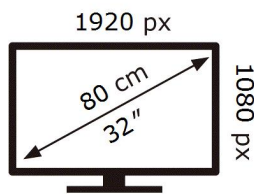

QE32Q50AAU

33 kWh/1000h

ABCDEF **G**

HDR

43 kWh/1000h

2019/2013