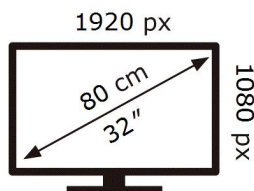

QE32Q50AEU

**27** kWh/1000h

ABCDEF **G**

**44** kWh/1000h

2019/2013