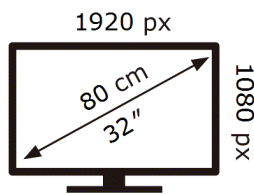

Samsung

QE32Q5FAAU

27 kWh/1000h

ABCDEF **G**

51 kWh/1000h

ENERG ⚡

Samsung

QE32Q5FAAU