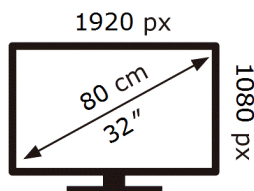

ENERG ⚡

Samsung

QE32Q5FAAU

27 kWh/1000h

ABCDEF **G**

51 kWh/1000h

2019/2013