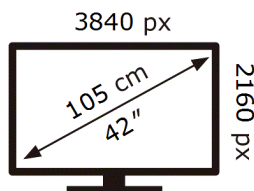

# ENERG

Samsung

QE42S93HAE

**52** kWh/1000h

ABCDEF **G**

**HDR**

**99** kWh/1000h

2019/2013