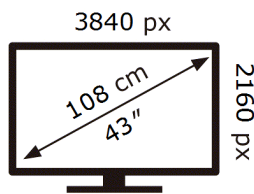

SAMSUNG

QE43LS01BBU

74 kWh/1000h

ABCDEF **G**

117 kWh/1000h

2019/2013

ENERG 

SAMSUNG