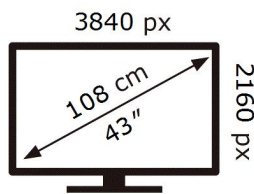

QE43LS01BBU

74 kWh/1000h

ABCDEF **G**

117 kWh/1000h

2019/2013