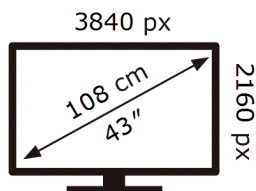

Samsung

QE43LS01DAU

**54** kWh/1000h

ABCDEF **G**

**117** kWh/1000h

2019/2013

**ENERG** ⚡

Samsung