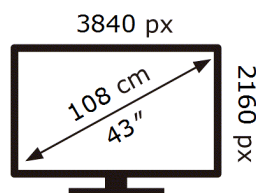

QE43LS01DAU

**54** kWh/1000h

ABCDEF **G**

**117** kWh/1000h

2019/2013