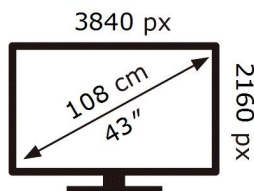

QE43LS01DAU

54 kWh/1000h

ABCDEF **G**

HDR

117 kWh/1000h

2019/2013