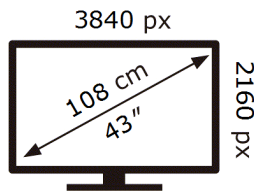

SAMSUNG

QE43LS01DAU

54 kWh/1000h

ABCDEF **G**

117 kWh/1000h

2019/2013

ENERG

SAMSUNG