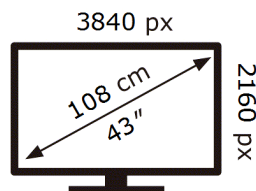

ENERG

Samsung

QE43LS01DBU

54 kWh/1000h

ABCDEF **G**

117 kWh/1000h

2019/2013