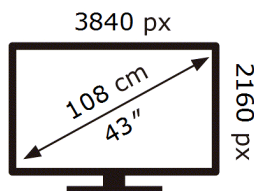

Samsung

QE43LS01DBU

54 kWh/1000h

ABCDEF **G**

117 kWh/1000h

ENERG 

Samsung

QE43LS01DBU