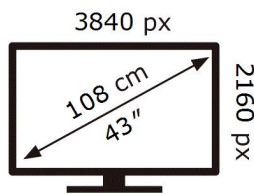

QE43LS03AAU

73 kWh/1000h

ABCDEF **G**

111 kWh/1000h

2019/2013