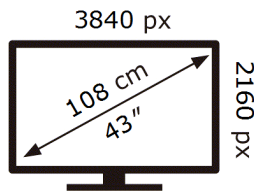

SAMSUNG

QE43LS03AAU

73 kWh/1000h

ABCDEF **G**

111 kWh/1000h

2019/2013

ENERG

SAMSUNG